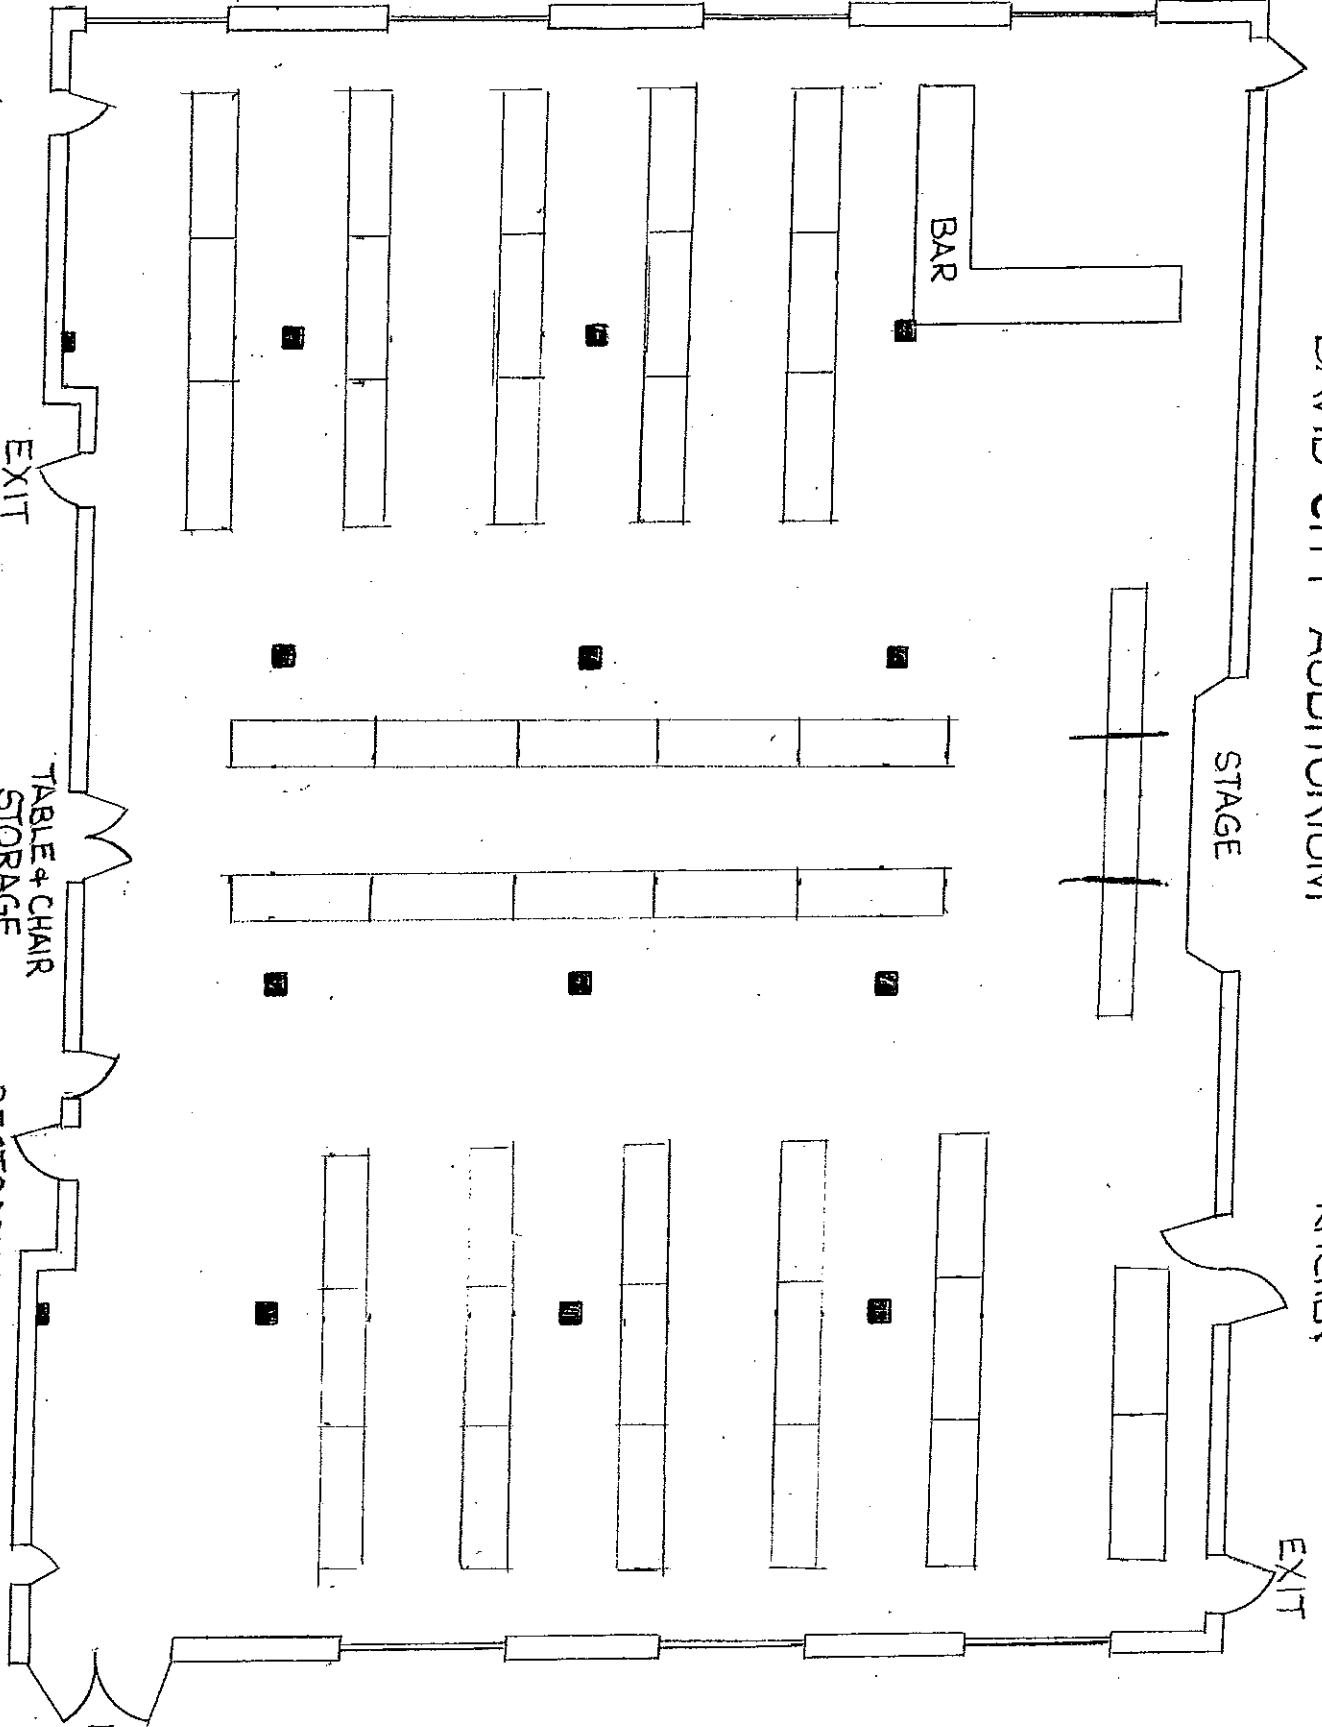

# DAVID CITY AUDITORIUM

KITCHEN

STAGE

BAR

64' x 88' AREA

TABLE & CHAIR STORAGE

RESTROOMS

ENTRANCE

EXIT

EXIT

TABLE SIZE  
30" x 96"

SCALE:  $\frac{3}{32} = 1'-0"$